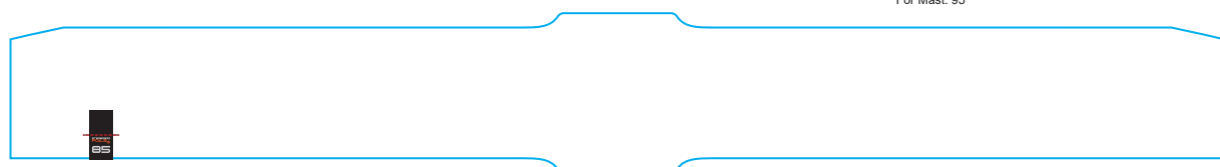

Starboard Foils Wing Cover - Mast 95
For Mast: 95

Starboard Foils Wing Cover - Mast 85
For Mast: 85