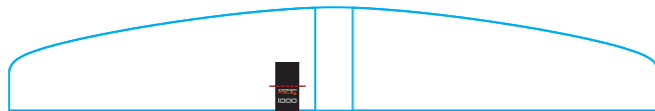

Starboard Foils Wing Cover - 900
For Front Wings: 900

Starboard Foils Wing Cover - 1000
For Front Wings: 1000