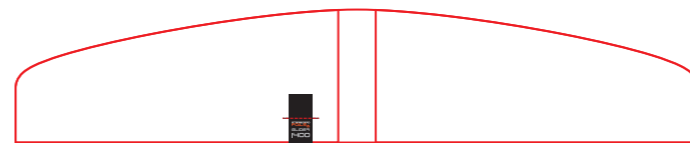

Starboard Foils Wing Cover - Glider 1400
For Front Wings: Glider 1400